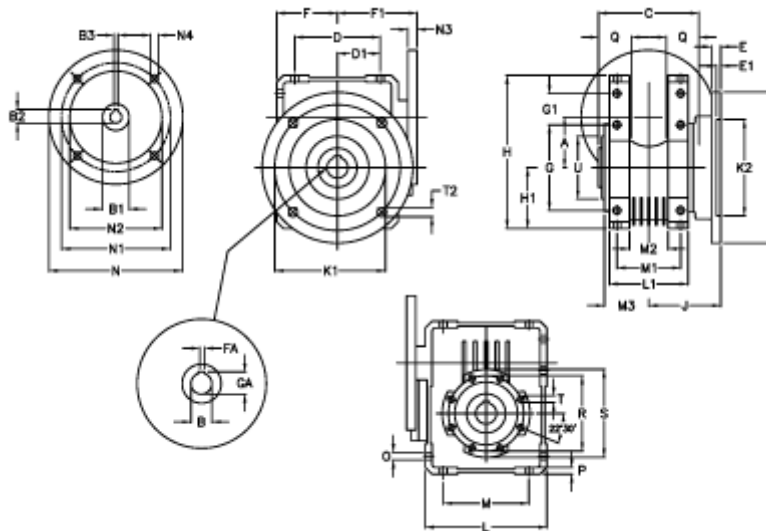

Article number: 392211004054616

Description: Worm Gear with Torque Limiter
W110 L1-UFC-40-P112 B14

Measures

A = 110.10	E = 20	H = 308.0	M = 184	N4 = 9	U = 130
B = 42	E1 = 12	H1 = 125.0	M1 = 115	O = 14.0	
B1 E7 = 28	F = 125	J = 131.5	M2 = 69	P = 14	
B2 = 31.3	F1 = 151	K = 280	M3 = 73.0	Q = 45	
B3 H9 = 8	FA = 12	K1 = 230	N = 160	R = 165	
C = 155	G = 184	K2 = 170	N1 = 130	S = 200	
D = 174.0	G1 = 58.0	L = 250	N2 = 110	T = M12x19	
D1 = 82.0	GA = 45.3	L1 = 143	N3 = 13.0	T2 = 13.0	